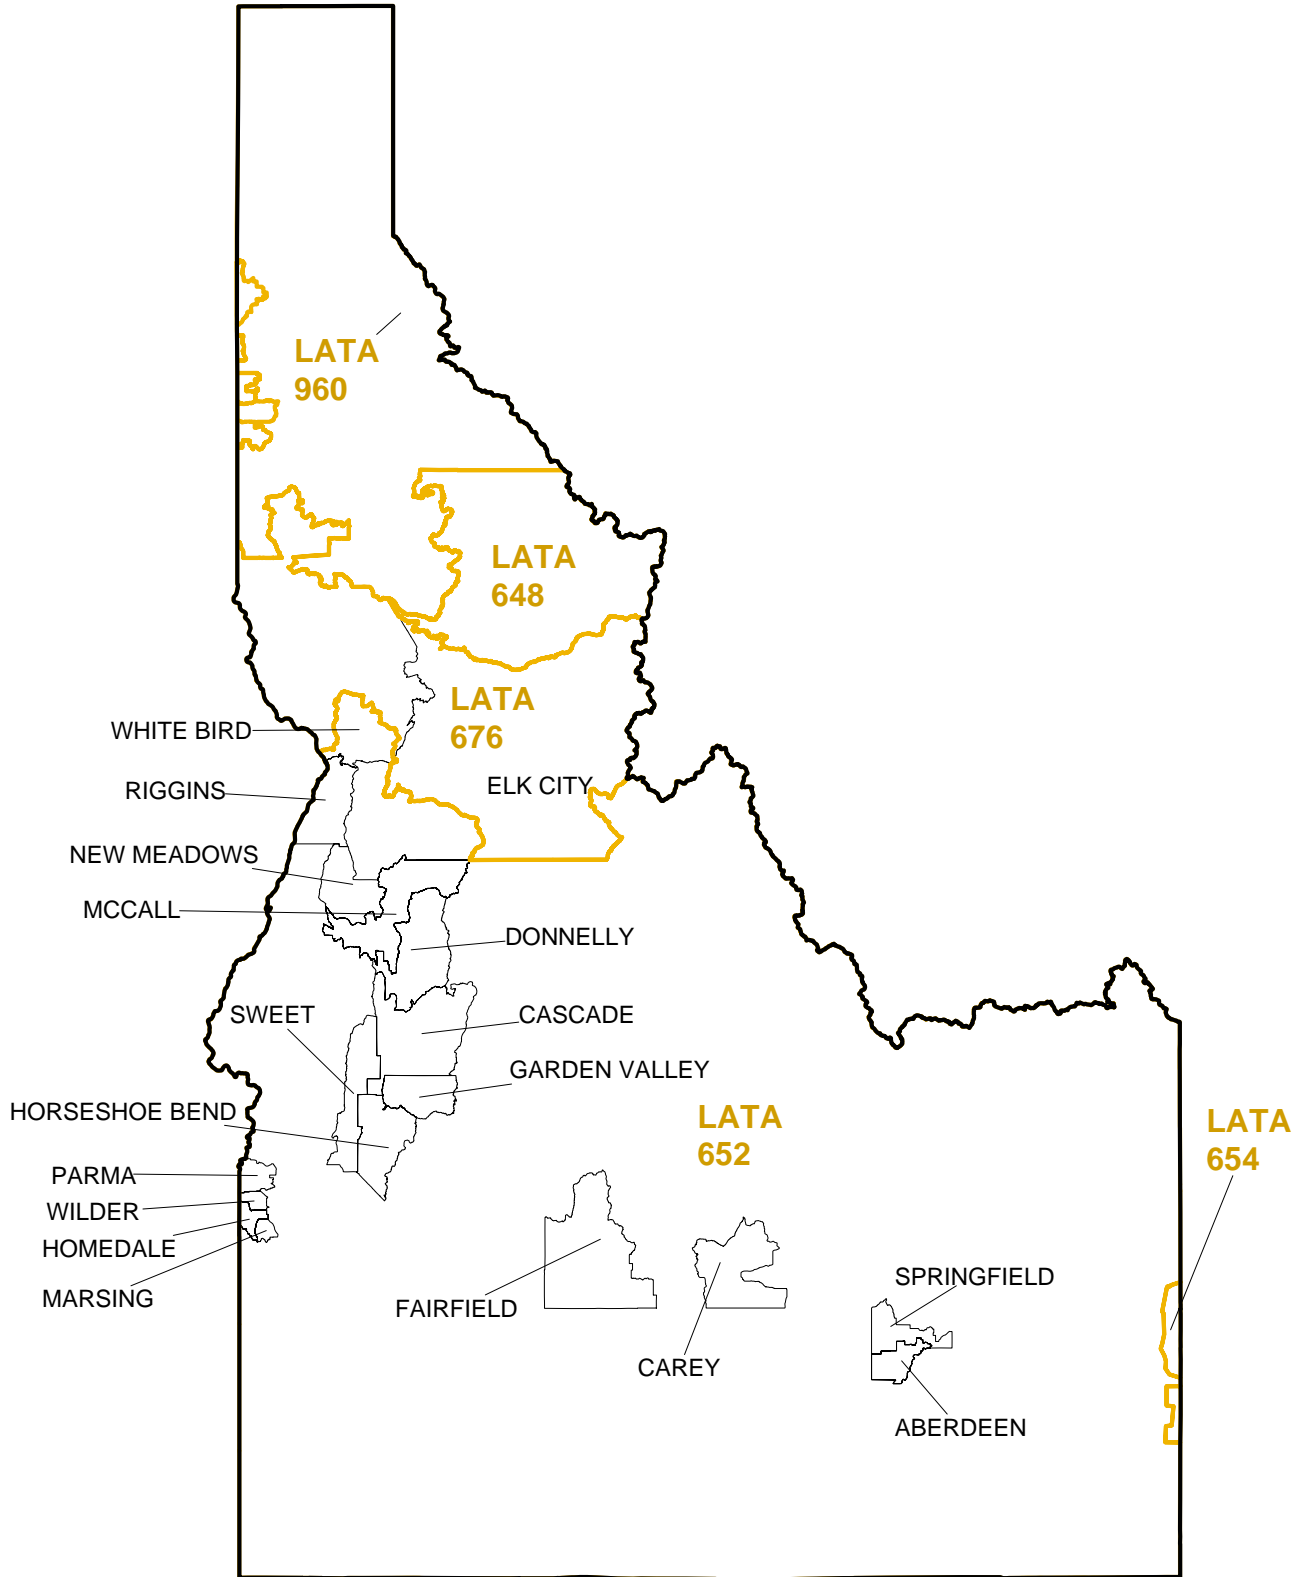

IDAHO

Western Region - Mountain State Territory Exchange Boundary Map

18 = Exchange Count
— LATA BOUNDARY
— STATE BOUNDARY