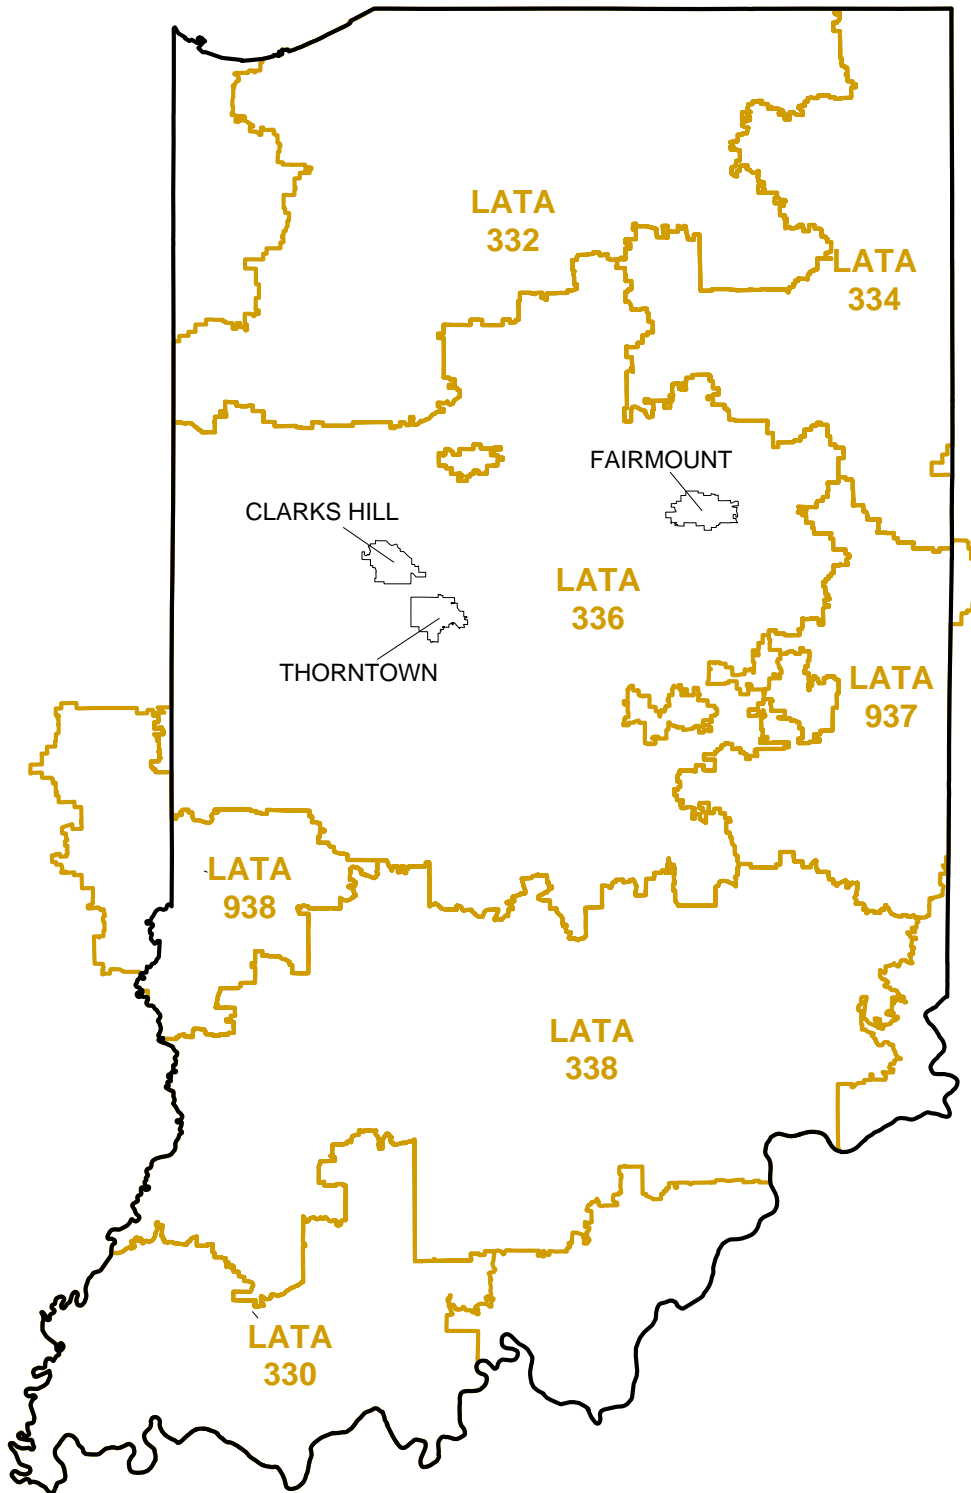

INDIANA

CENTRAL REGION - GREAT LAKES TERRITORY EXCHANGE BOUNDARY MAP

3 = EXCHANGE COUNTS
— LATA BOUNDARY
— STATE BOUNDARY