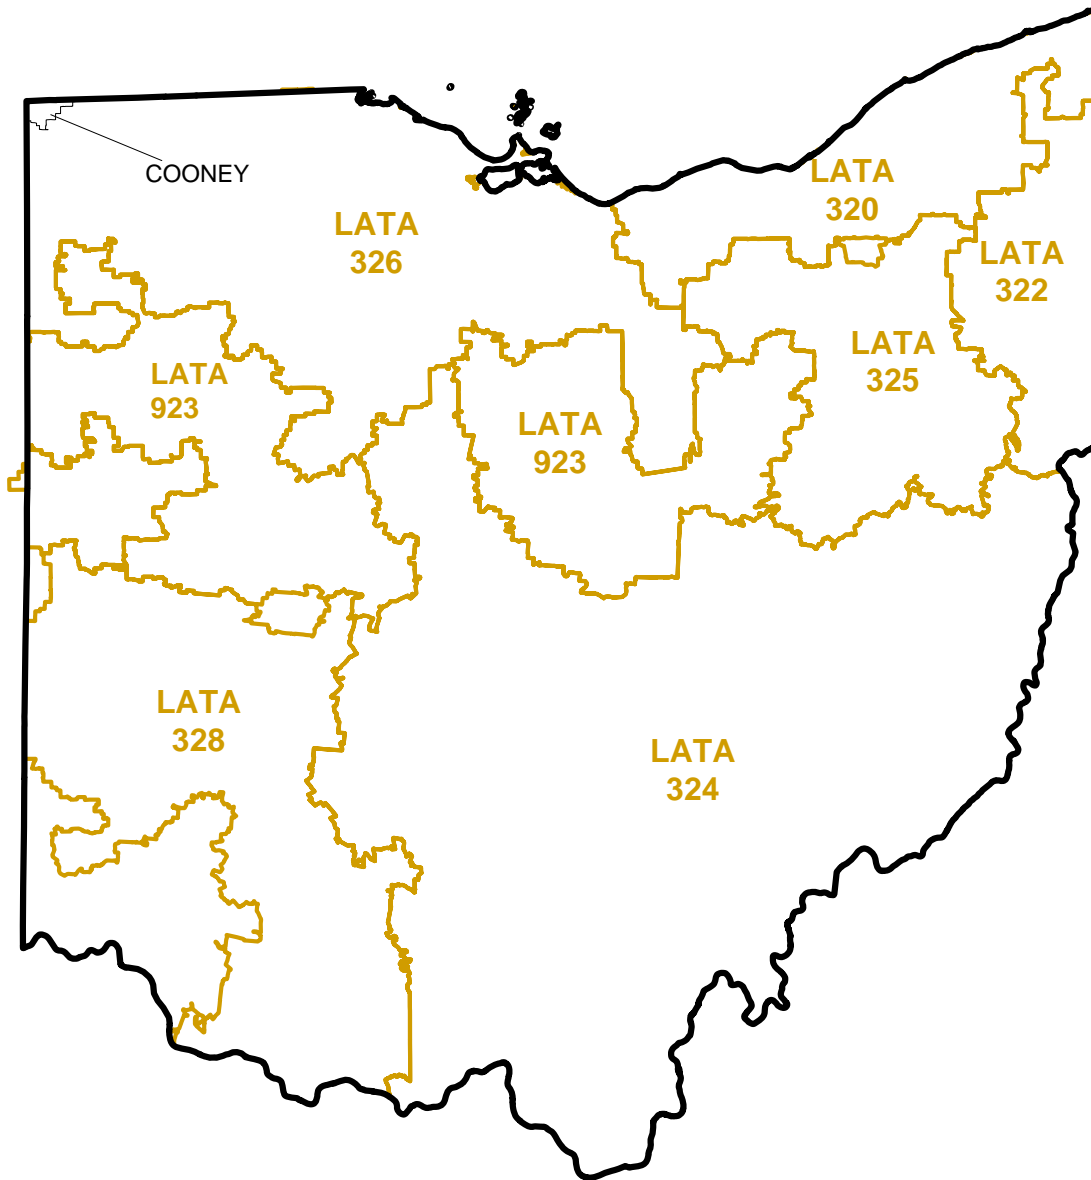

OHIO
CENTRAL REGION - GREAT LAKES TERRITORY
EXCHANGE BOUNDARY MAP

1 = EXCHANGE COUNT
— LATA BOUNDARY
— STATE BOUNDARY